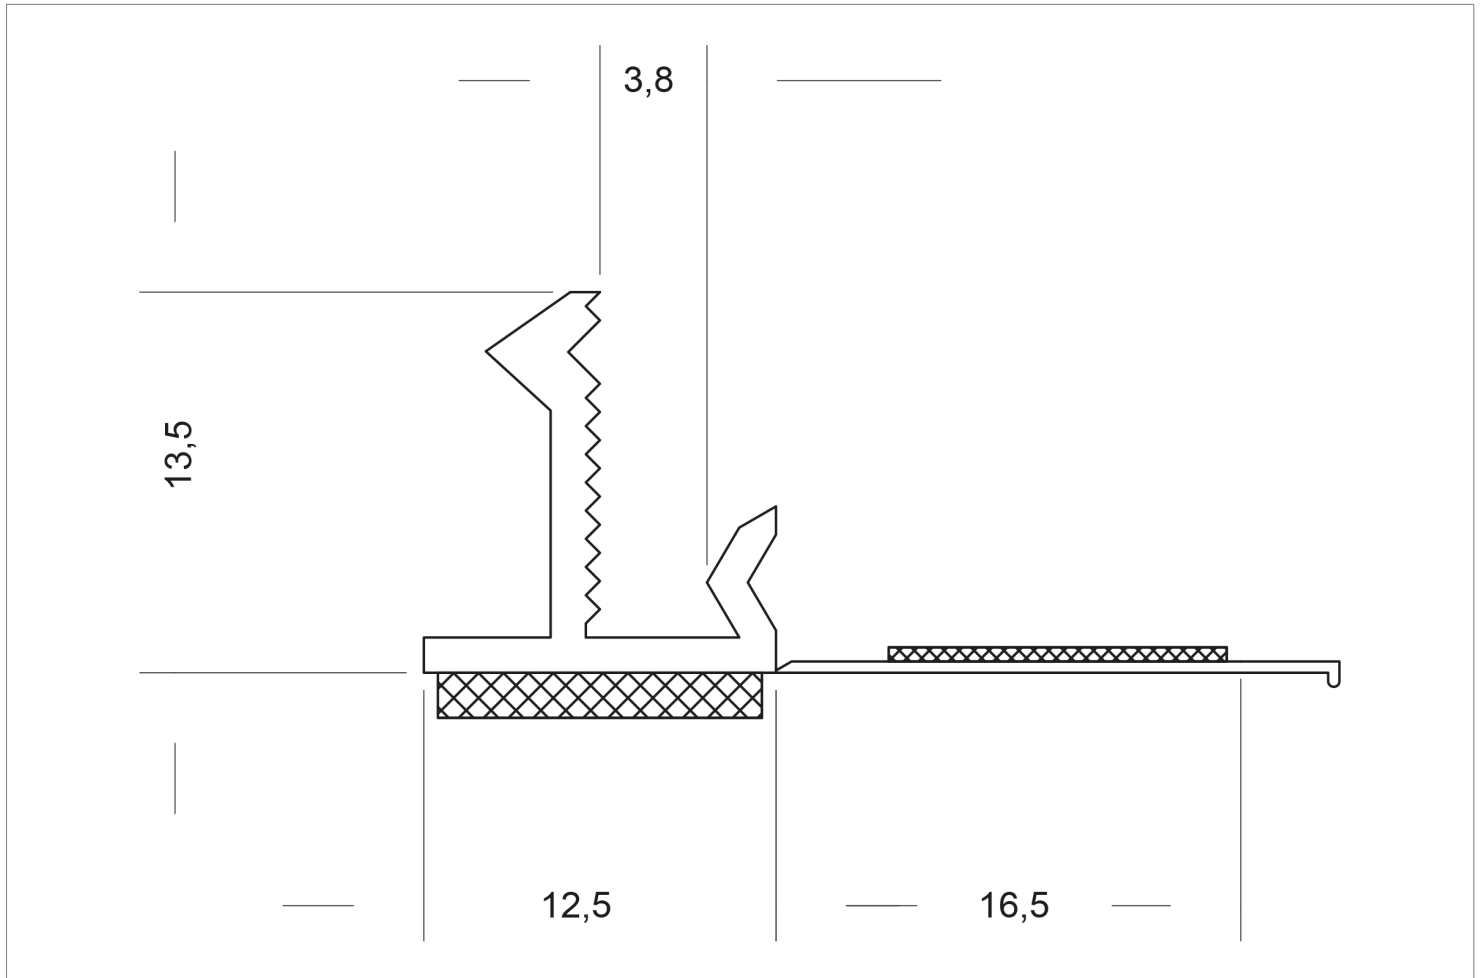

# PLASTER CONNECTION STRIP II

## PRODUCT ID 1374-49

Can be used as standard profile for interior and exterior plaster on windows and doors.

### SPECIFICATION

Material: PVC regrind

Colour: white